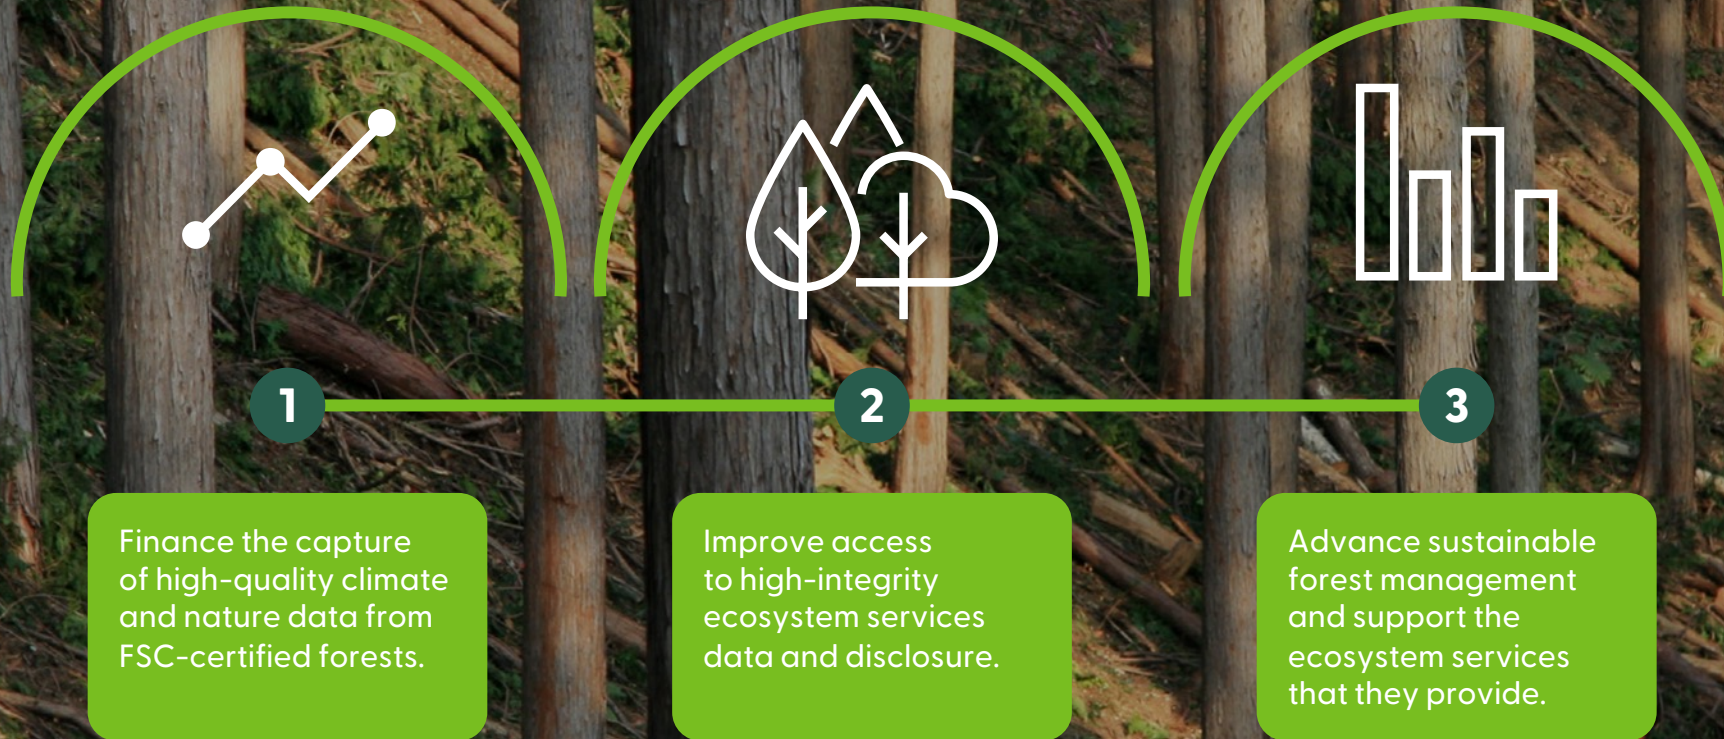

## How it works

Enabling investment from sponsors, including businesses, financial institutions and governments, **in projects that monitor, maintain and improve ecosystem services in FSC-certified forests.**

Helping harness the full force of forests' positive power as a scalable, long-term solution to the climate and biodiversity crises.

# A collaborative approach

Working with businesses, governments and forest managers, we are taking a whole value chain approach to:

# Our areas of focus

Our updated approach to monitoring, conservation and improvement of ecosystem services in FSC-certified forests is focused on six categories:

**Carbon**

**Biodiversity**

**Soil**

**Water**